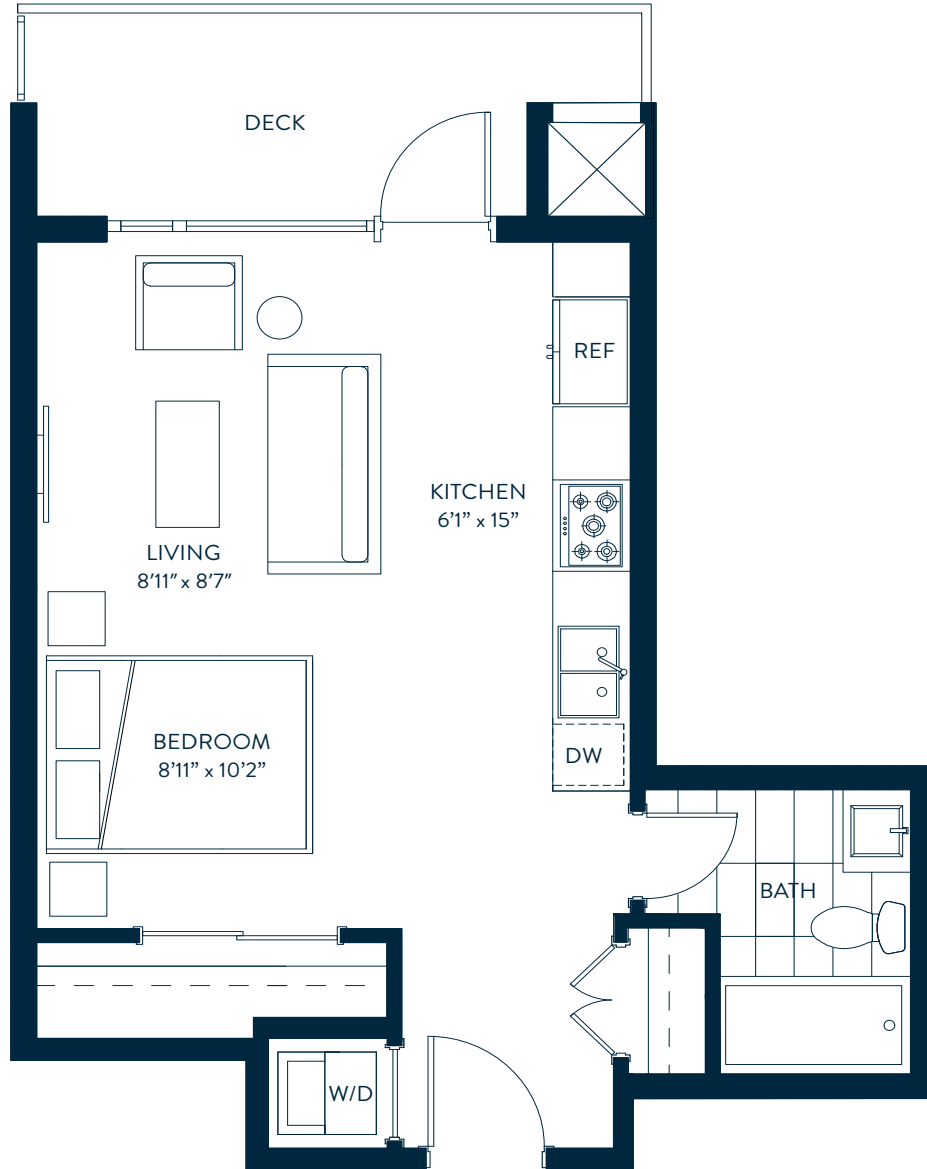

Plan A

STUDIO + 1 BATH
LIVING: 455 SQ FT
EXTERIOR: 90-123 SQ FT

MODERN LIVING IN GLENMORE

LEVELS 1-5